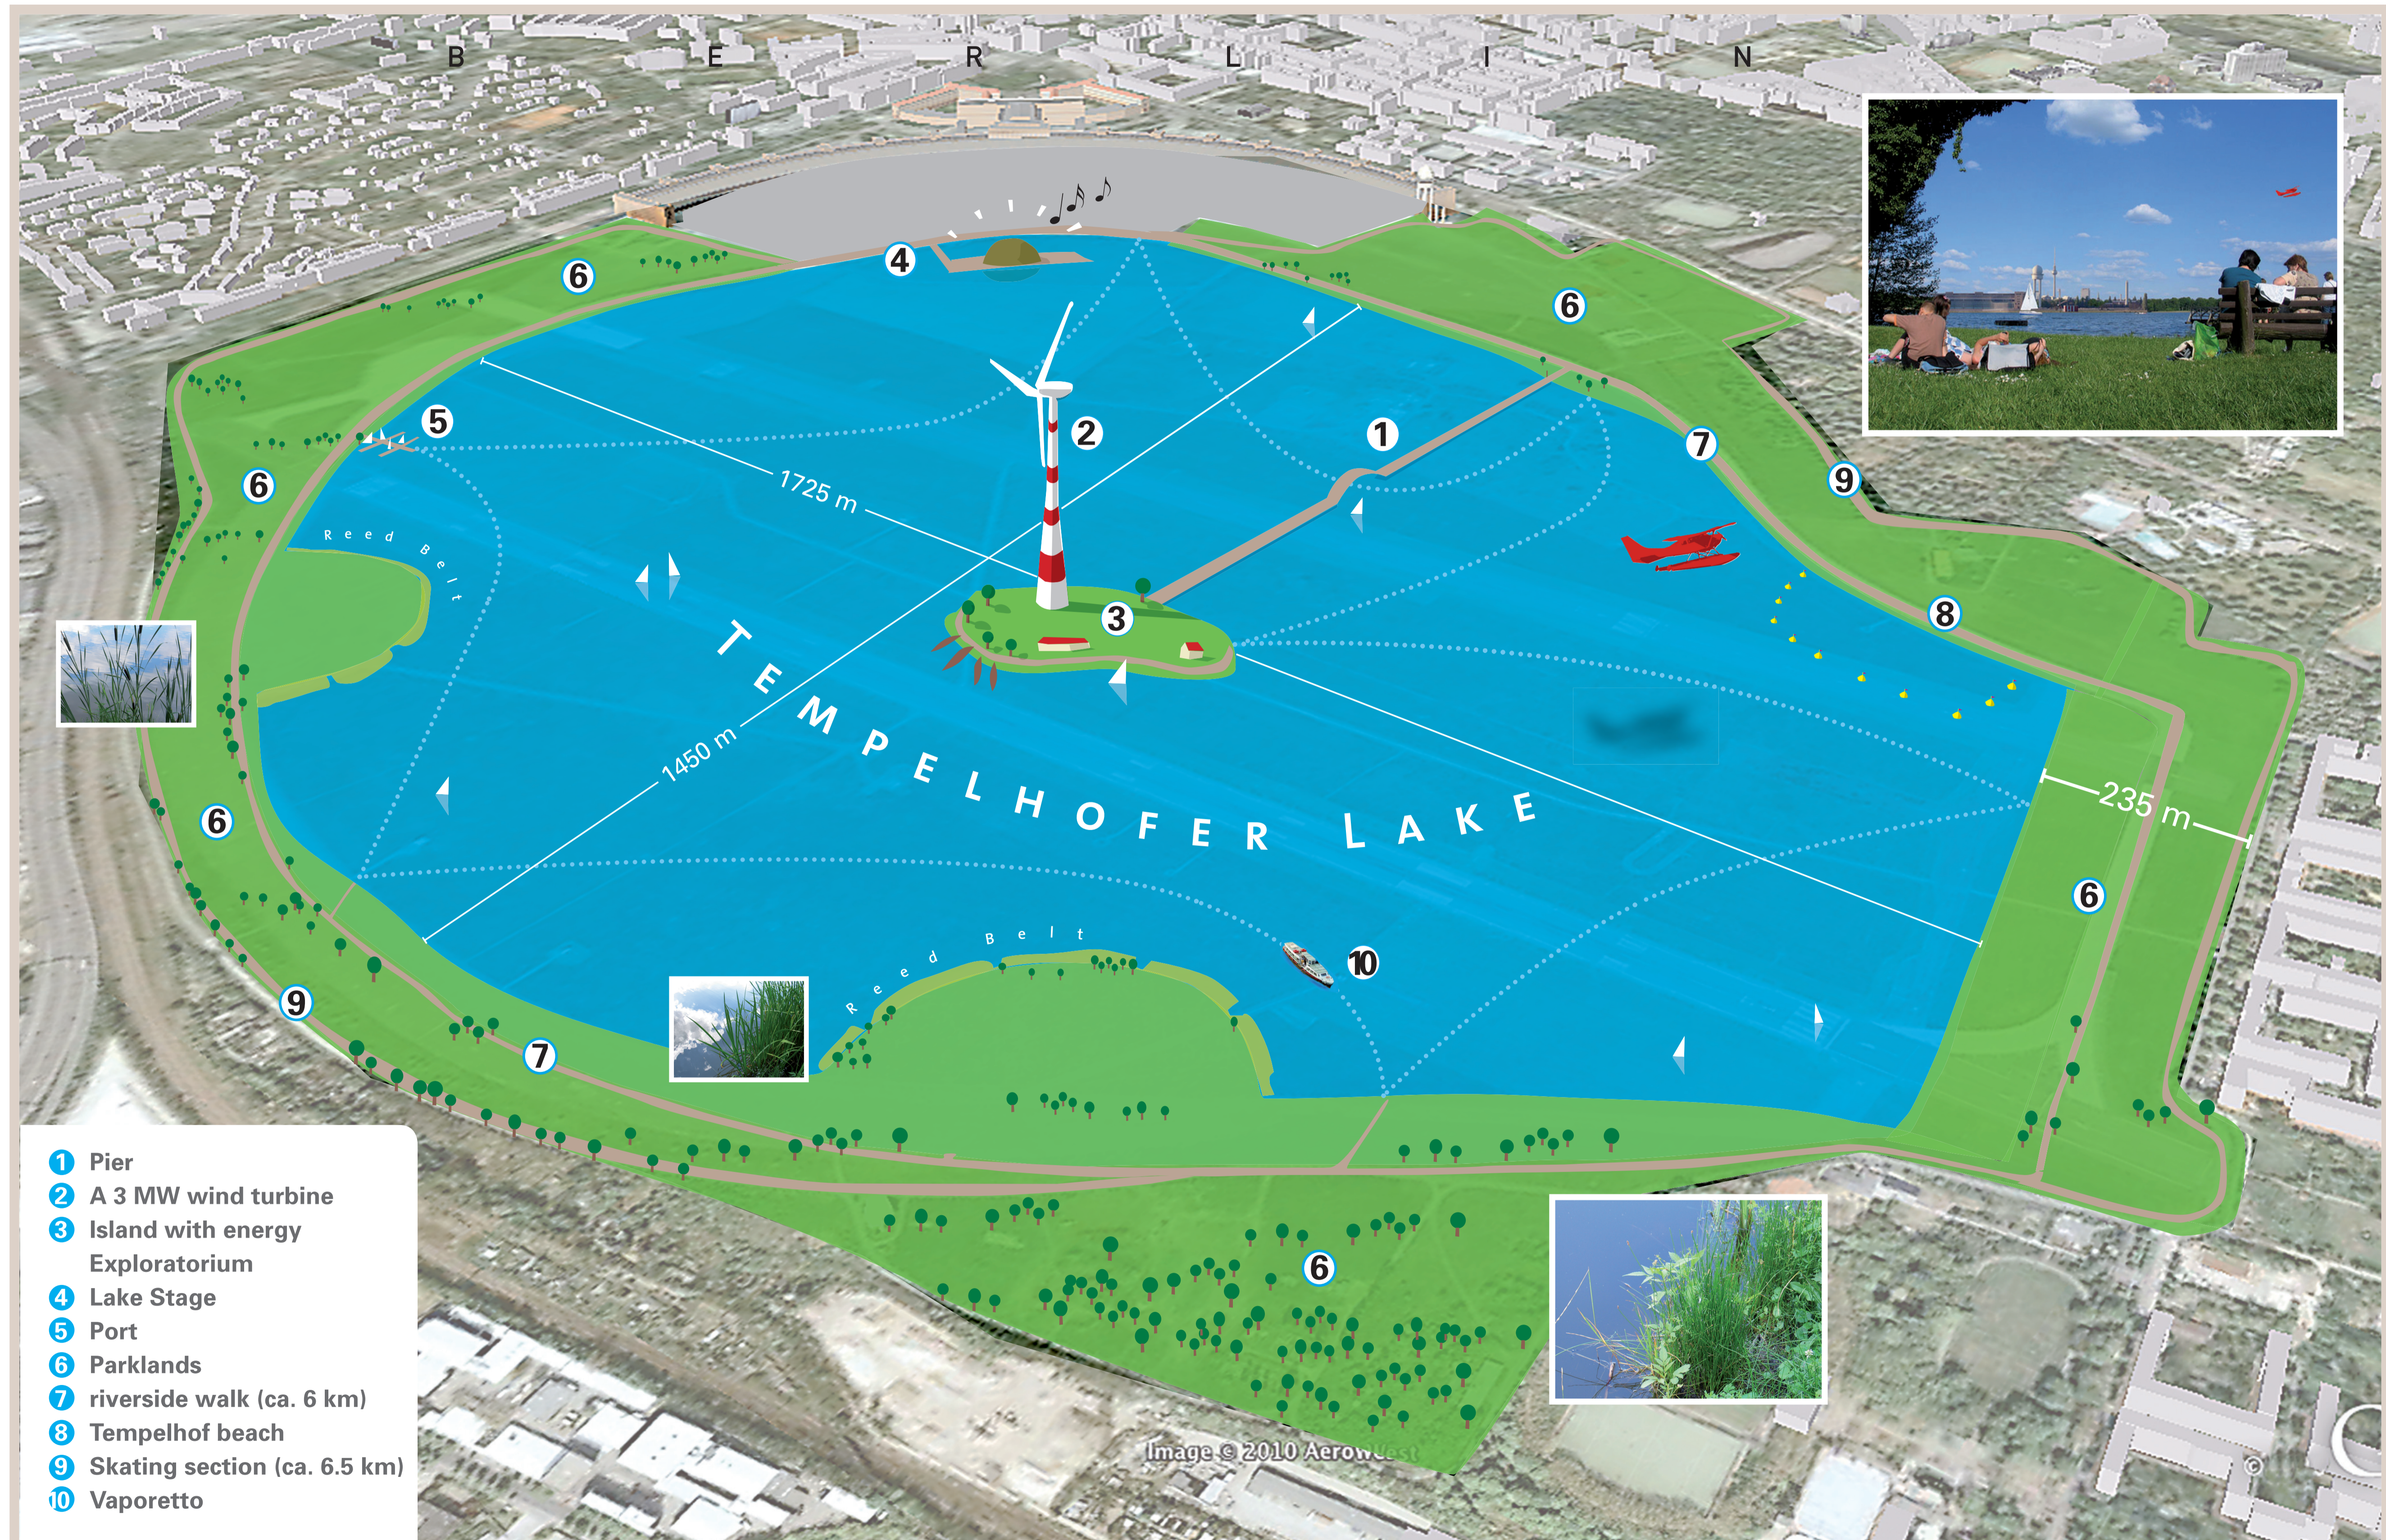

Tempelhofer Lake Berlin

A urban lake surrounded by parklands on the historic airfield of Tempelhof Airport

- 1 Pier
- 2 A 3 MW wind turbine
- 3 Island with energy Exploratorium
- 4 Lake Stage
- 5 Port
- 6 Parklands
- 7 riverside walk (ca. 6 km)
- 8 Tempelhof beach
- 9 Skating section (ca. 6.5 km)
- 10 Vaporetto